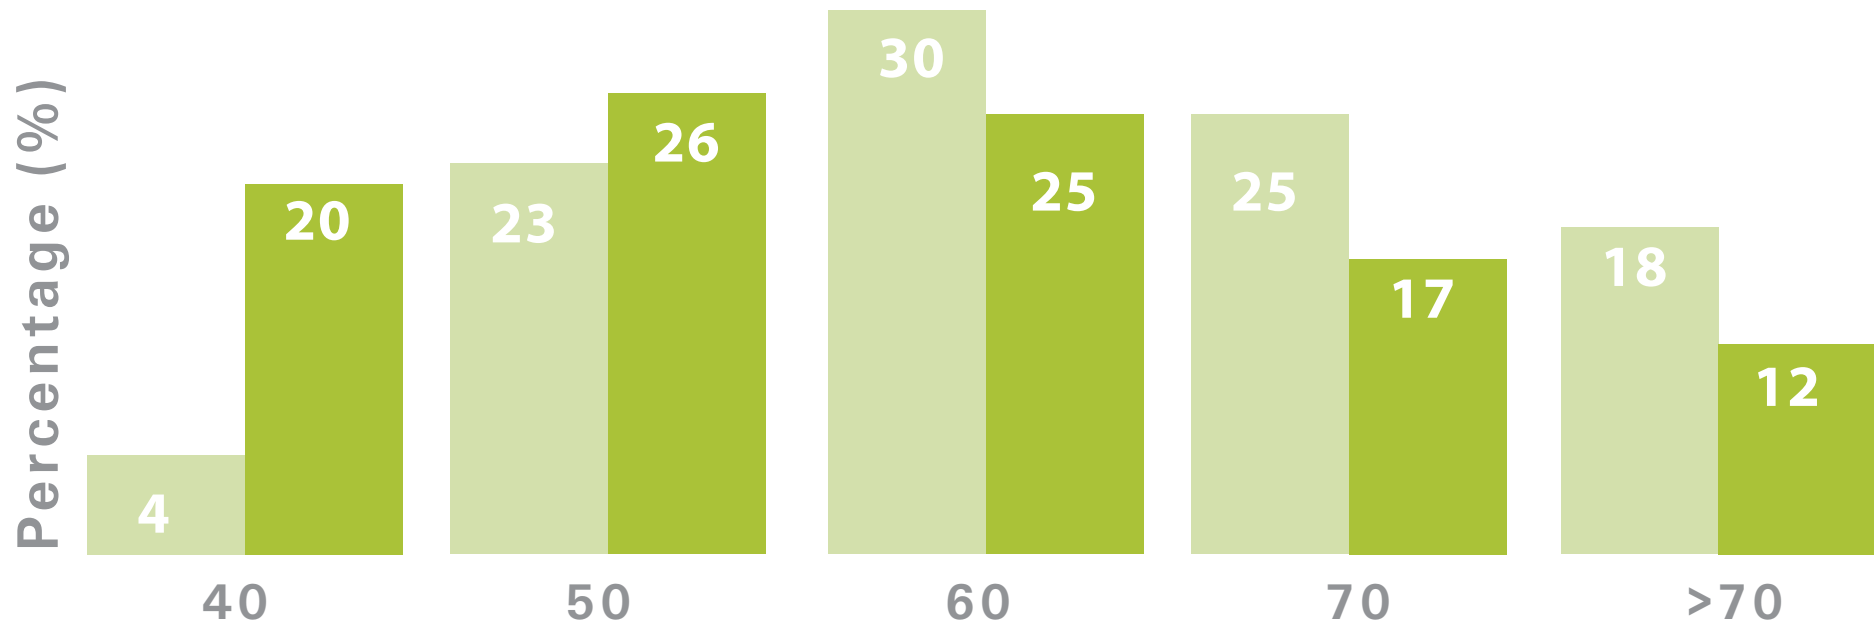

Trial on Larry Anne Plum, Chile

Control

Kelpak 3x3 L/ha

Fruit size distribution (fruit/box) of Larry Anne Plum Chile